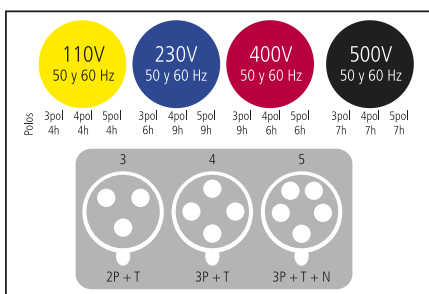

Toma Empotrar

Toma Visible

Ref: 10838

Ref: 10843

Ref: 11011

Ref: 10082

IMPORTADOR:

ELECTRO ENCHUFE S.A.C.